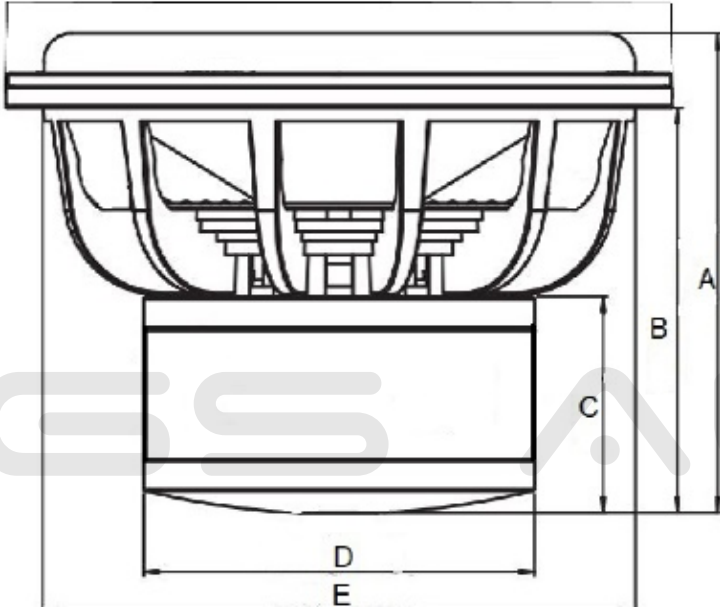

37 HZ

- The Small Diavel 2.0 series subwoofers are characterized by a double ferrite magnet measuring 145x25mm weighing 7.5 kg with rear ventilation.
- Aluminum basket with spider base and increased ventilation.
- Double layer carbon dust cap to stiffen the cone at high excursions. It acts as a heat dissipator.
- The 32x28mm Foam suspension with double cone stitching to withstand high excursions.
- Elastic rubber edge for a perfect pneumatic seal inside the box and avoid drafts.
- Gluing made with cyanoacrylate glue and spider group screwed to the basket for an exceptional mechanical seal.
- High quality Nomex spider to maintain performance over time without losing stiffness over time.
- Welded 6mmq spring terminals to ensure a quality electrical connection.
- 2.5" coil with a winding height of 40mm in pure copper capable of generating large excursions. The anodized aluminum former is able to withstand the large forces generated by the coil.

45 L - SUGGESTED BOX - Tuning freq. 37Hz		
A	37 (cm)	<b>DIMENSION SHEET BOX (cm)</b>
B	54 (cm)	54X29 (2 pcs)
C	29 (cm)	33X25 (2 pcs)
D	18.3 (cm)	54X33 (2 pcs)
F	25 (cm)	
G	29 (cm)	<b>DIMENSION SHEET PORT (cm)</b>
H	10 (cm)	29X25 (1 pcs)
L	4 (cm)	25X8 (1 pcs)

2 subwoofer 87L - SUGGESTED BOX Tuning freq. 36Hz		
A	40 (cm)	<b>DIMENSION SHEET BOX (cm)</b>
B	85 (cm)	34x85 (2 pcs)
C	34 (cm)	85x36 (2 pcs)
D	18.3 (cm)	30x36 (2 pcs)
F	30 (cm)	
G	30 (cm)	<b>DIMENSION SHEET PORT (cm)</b>
H	8 (cm)	30x30 (1 pcs)
L	6 (cm)	30x8 (1 pcs)